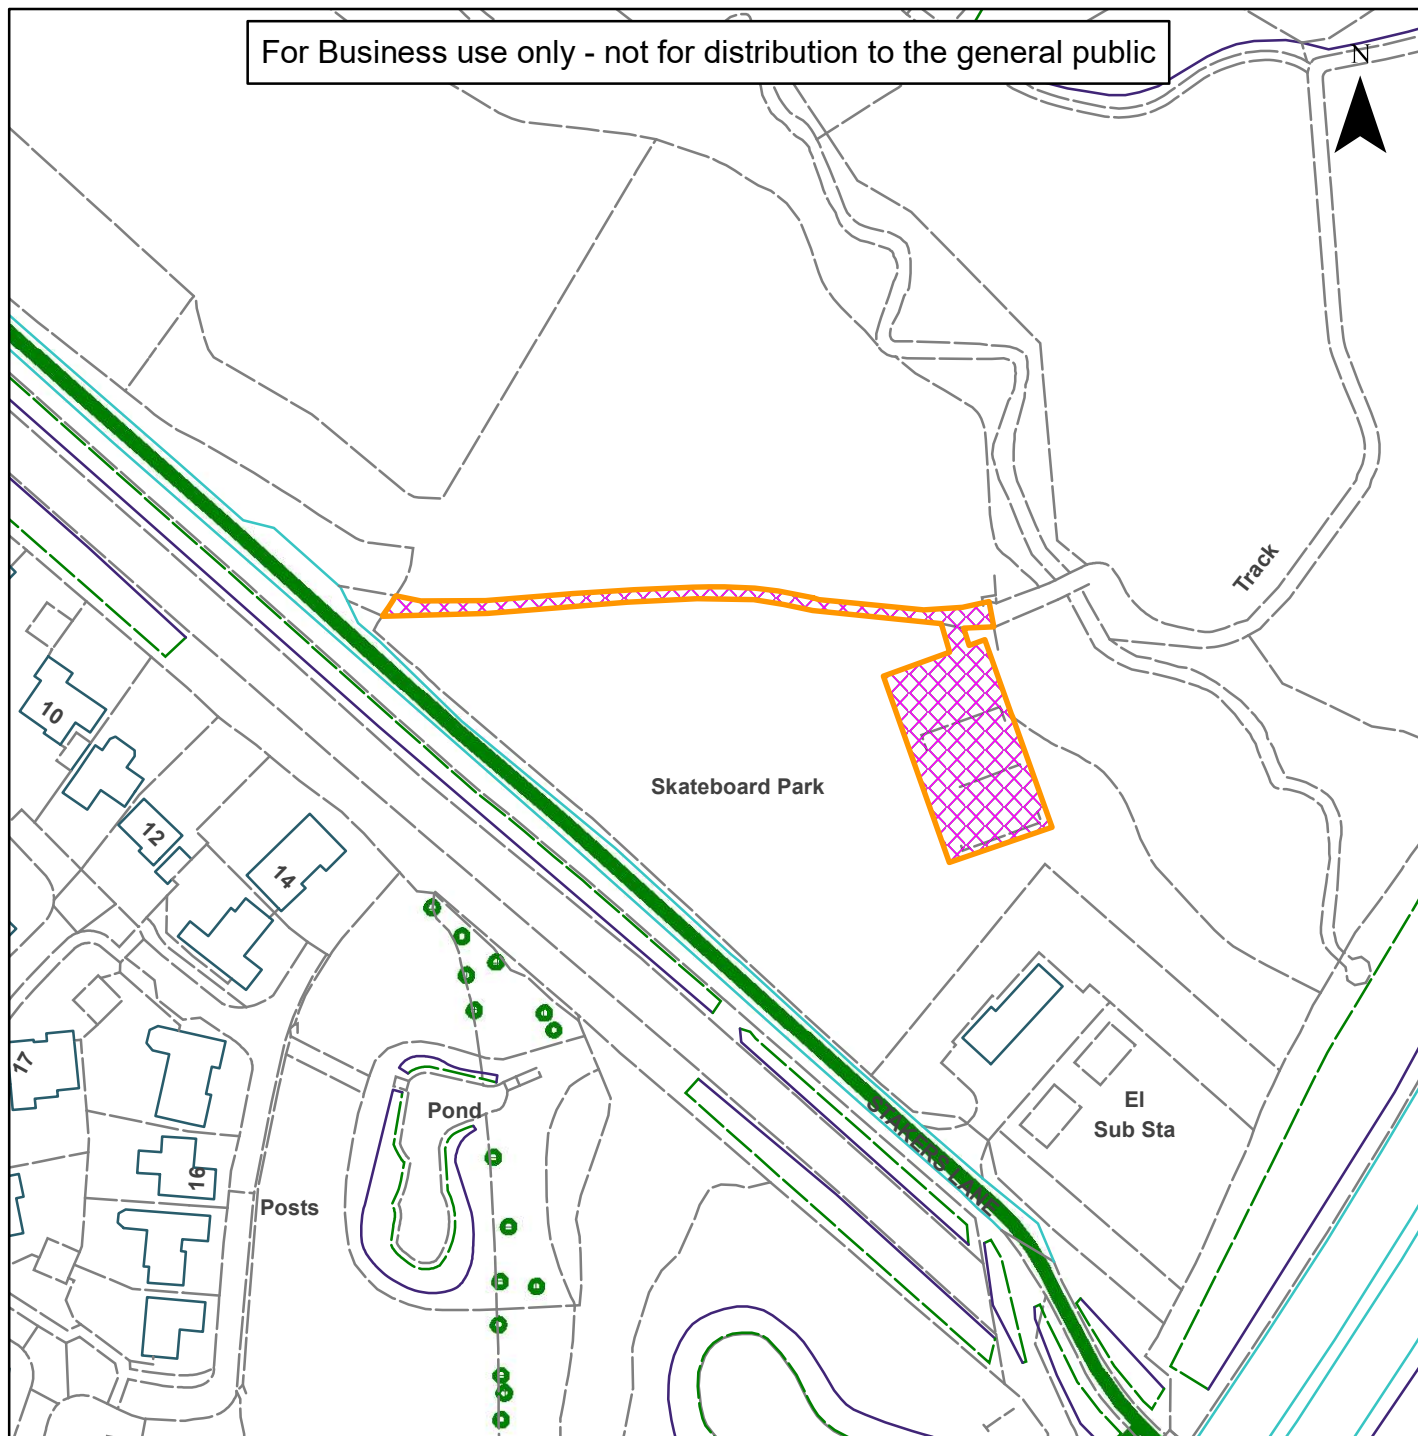

06) DC/21/0845

Horsham
District
Council

Southwater Skate Park, Stakers Lane, Southwater, West Sussex

For Business use only - not for distribution to the general public

Scale: 1:1,250

Reproduced by permission of Ordnance Survey map on behalf of HMSO. © Crown copyright and database rights (2019). Ordnance Survey Licence.100023865